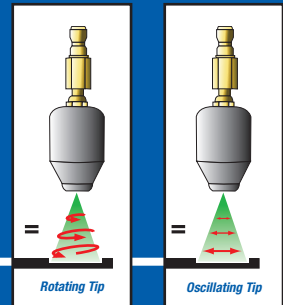

Hose Reel (AquaMax-E 3050 has a hose guide)

- 15 m DN6 hose, extendable up to 30 meters.
- Get ready to work faster and go back home sooner. Fight the dirt, not your hose.

Chemical Adjustment Knob

from 0 to 5 % to control your mix

Automatic Start/Stop

AquaMax-E only runs when you trigger the gun. Provides quiet operation while saving the life of the components.

Pressure Indicator Gauge

Pressure Regulation

GOOD TO KNOW

ROTATING AND OSCILLATING TIPS

Rotating and oscillating tips *increase your cleaning power and decrease your cleaning time.* They offer 0° spray impact with 25° coverage. Tips include a filter with quick connection and offer heavy-duty components for long life and reliability. Can be used on pavements, driveways, vehicle tracks, muddy areas, old peeling paints and concrete surfaces.

! TIP

CHEMICAL INJECTOR

The chemical injector kit sucks the chemical component from a bucket and mixes it with the water flow. To apply detergent for misting and rinsing, we advise to use the special (black) low pressure tip.

AquaMax-E 3050 - a different kind of experience

The smart pressure adjustment is exclusive to the AquaMax-E 3050. It allows you to change the working pressure of the unit at the gun without interrupting your cleaning activity. It saves money by adjusting water consumption in relation to the pollution of the surface to clean.

The AquaMax-E 3050 also offers an additional hose guide to the hose reel.

www.graco.com